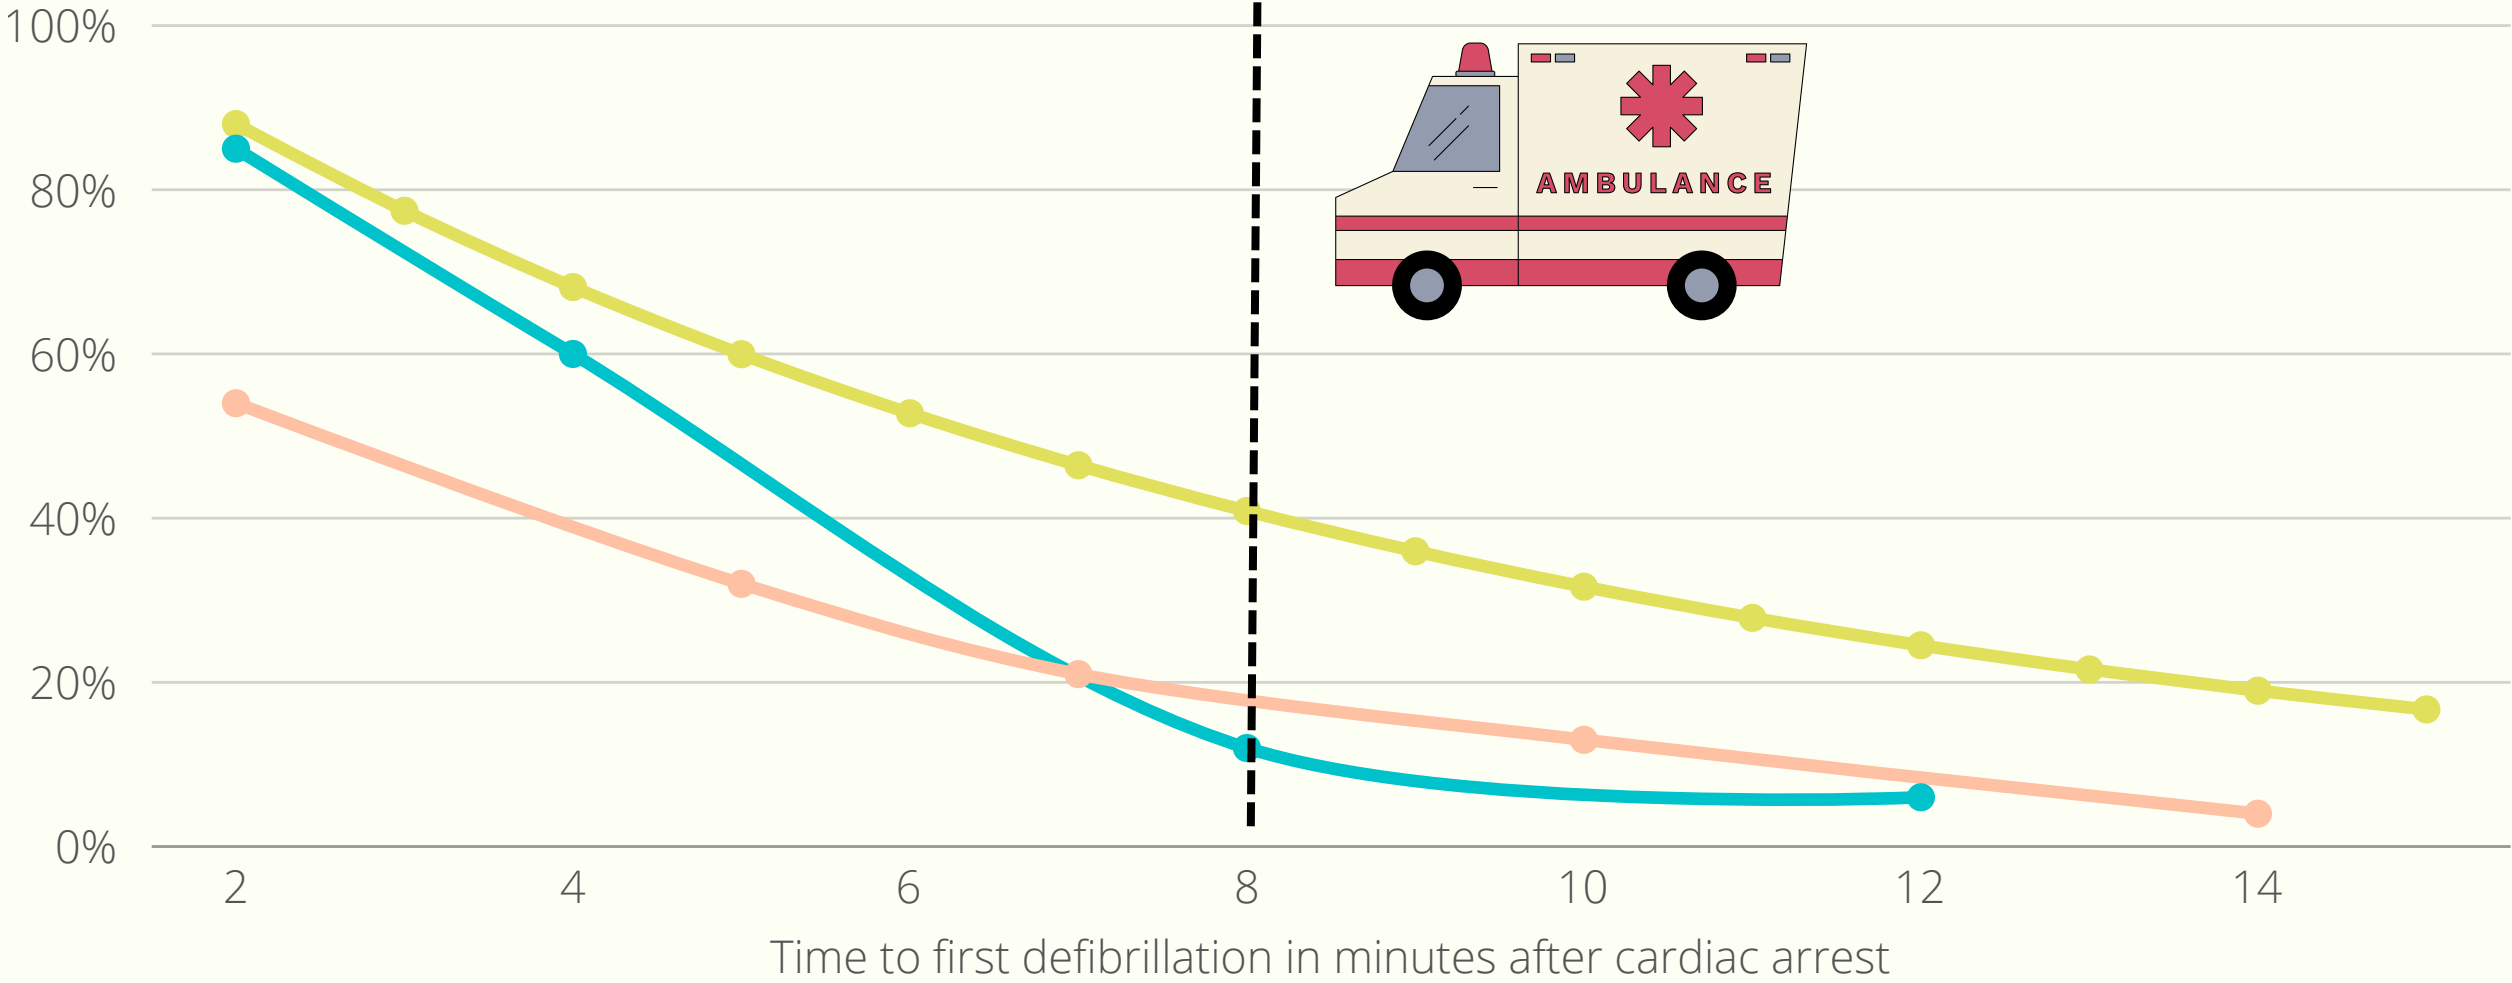

EMT - PARAMEDIC

Saving lives is in my blood

ACADEMIC TEACHER

I create courses full of passion and commitment

Chance of survival

 **European Resuscitation Council
American Heart Association**

Guidelines for
cardiopulmonary resuscitation