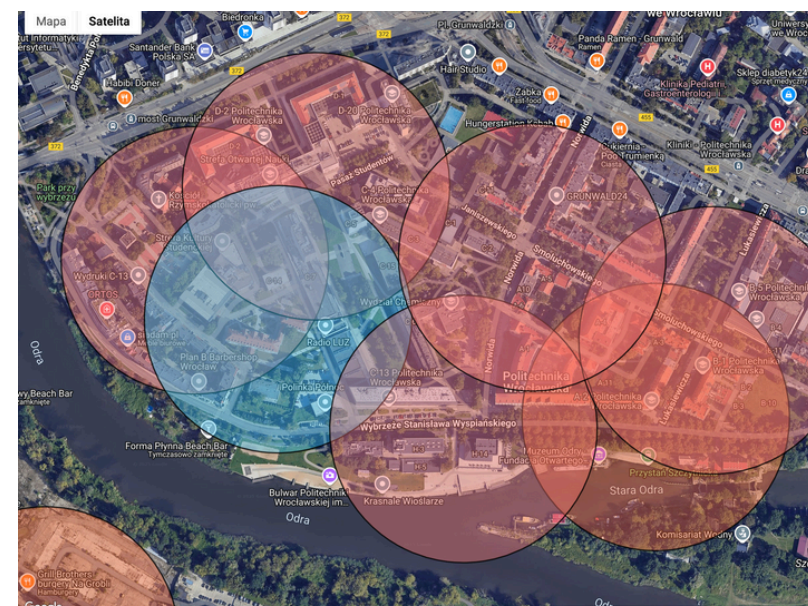

RESULT

14.6k people

MAY SURVIVE ANNUALLY IN US

—

MILIONS OF DIFFERENT STORIES

Location

NO MORE THAN 2 MIN 30 S

Wrocław University
of Science and Technology