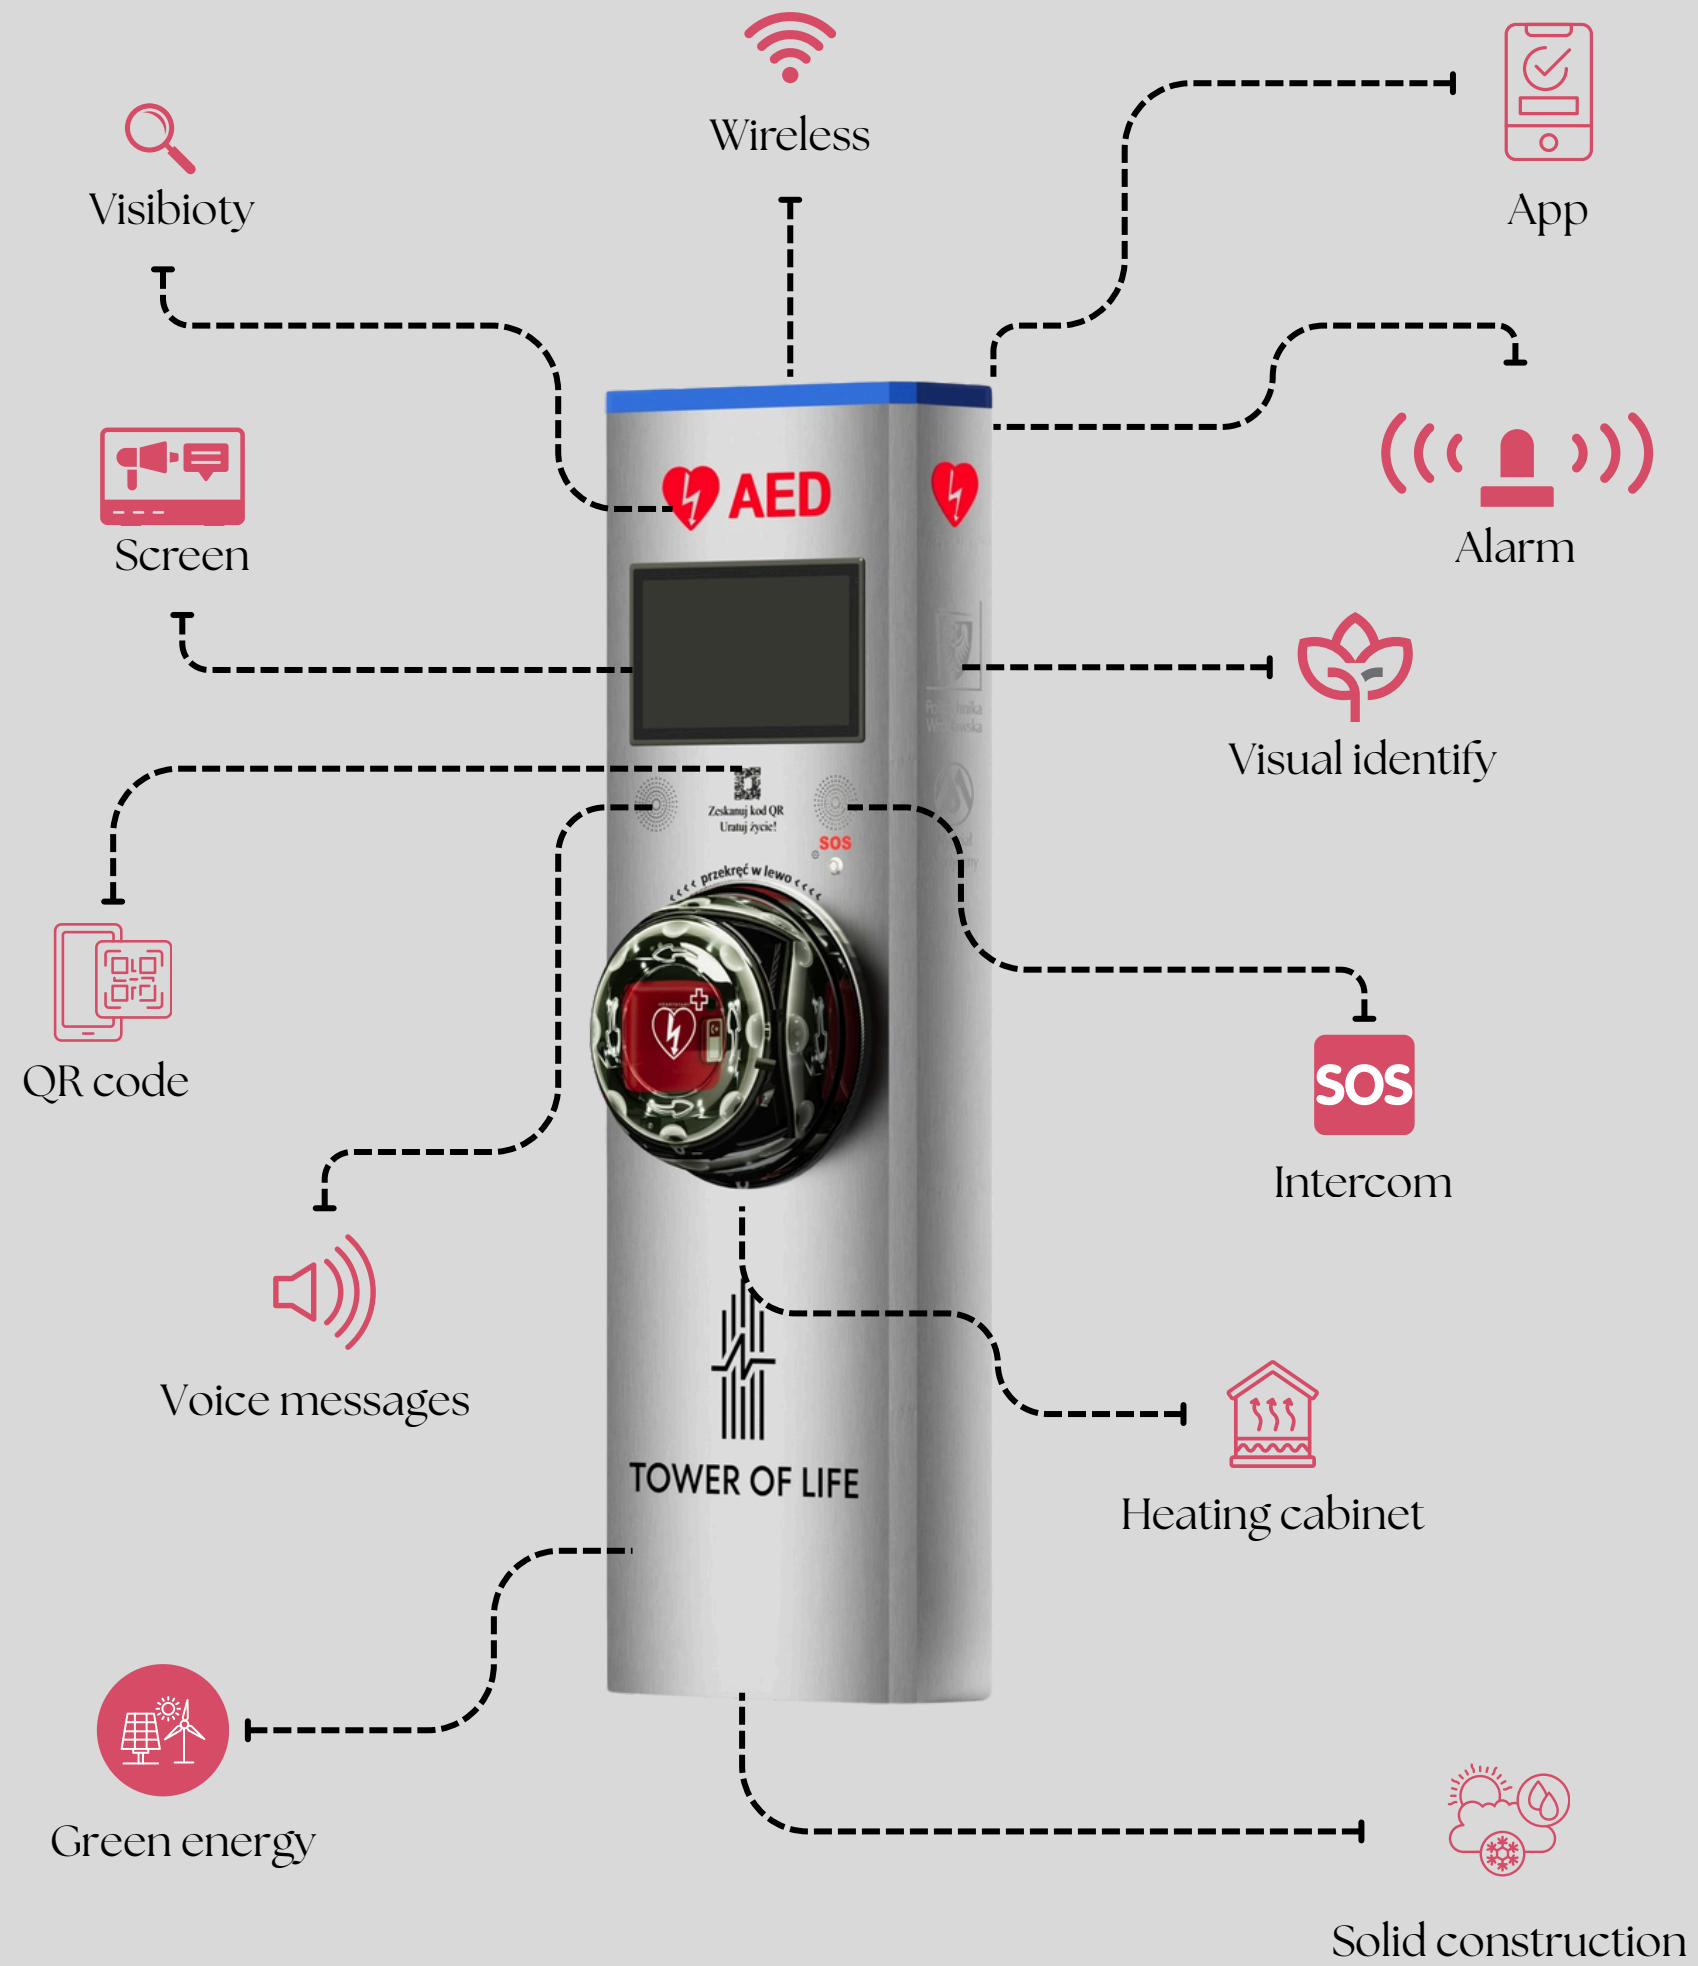

Do you already have an AED?

That's great! We can add an intelligent alarm system to it to fully utilize the power of defibrillation.

RESULT

300 people

MAY SURVIVE ANNUALLY IN SF

—

THOUSANDS OF DIFFERENT STORIES